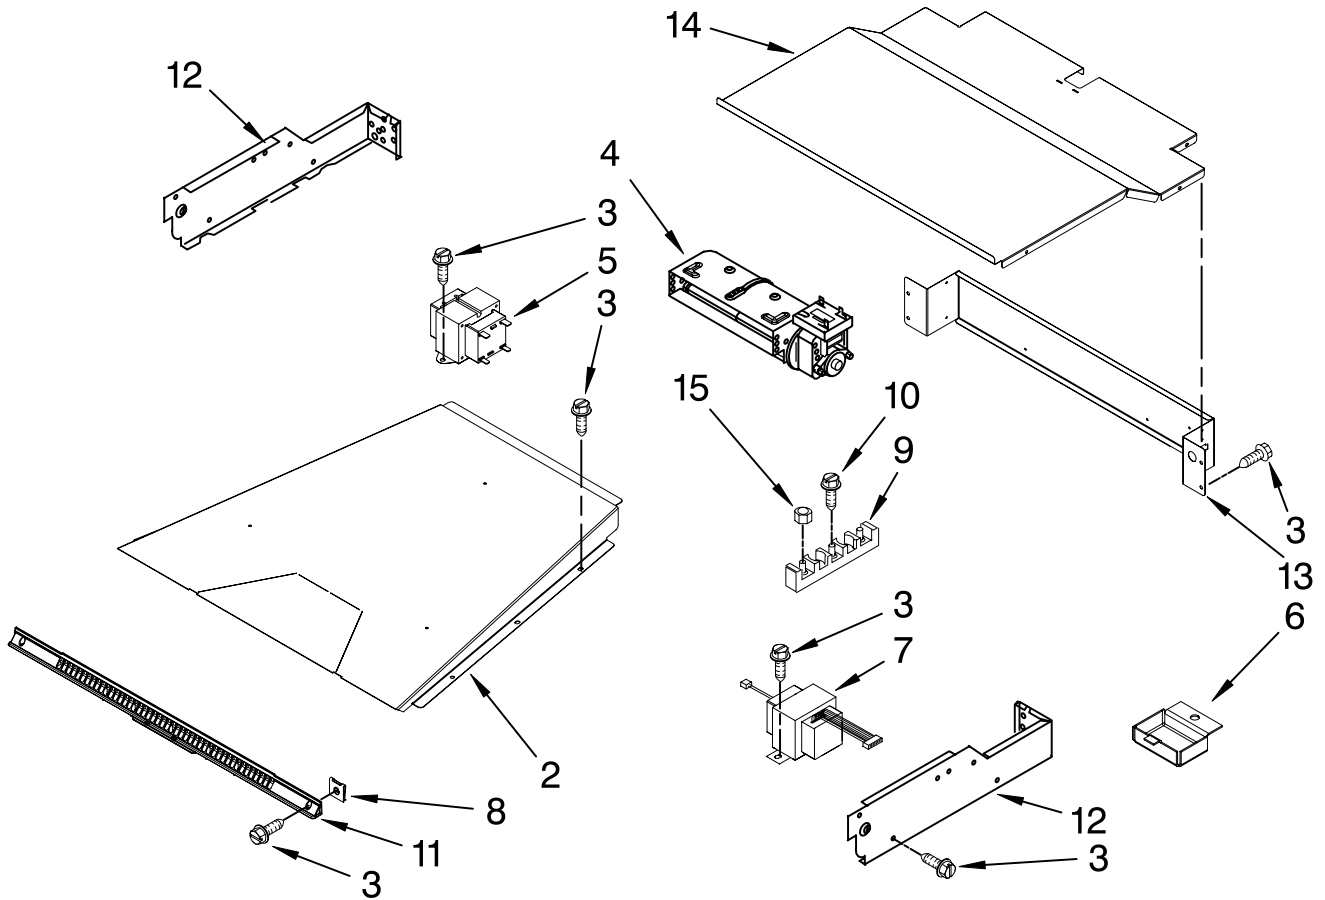

# TOP VENTING PARTS

For Models: KEBS177SBL00, KEBS177SWH00, KEBS177SSS00

(Black)

(White)

(Stainless)

Illus. No.	Part No.	DESCRIPTION
2	8303514	Duct, Air Outlet
3	4449809	Screw
4	8303972	Blower, 60mm
5	9760588	Transformer, Lights
6	8285593	Connector, Cover
7	9760212	Transformr, Control
8	4450118	Nut
9	4449868	Block, Terminal
10	3400080	Screw
11	8303722	Vent, Control Panel
12	8303518	Right Side, Control Top
	8304255	Left
13	8303520	Back, Control
14	8304220	Cover, Top
15	112432	Nut (3)